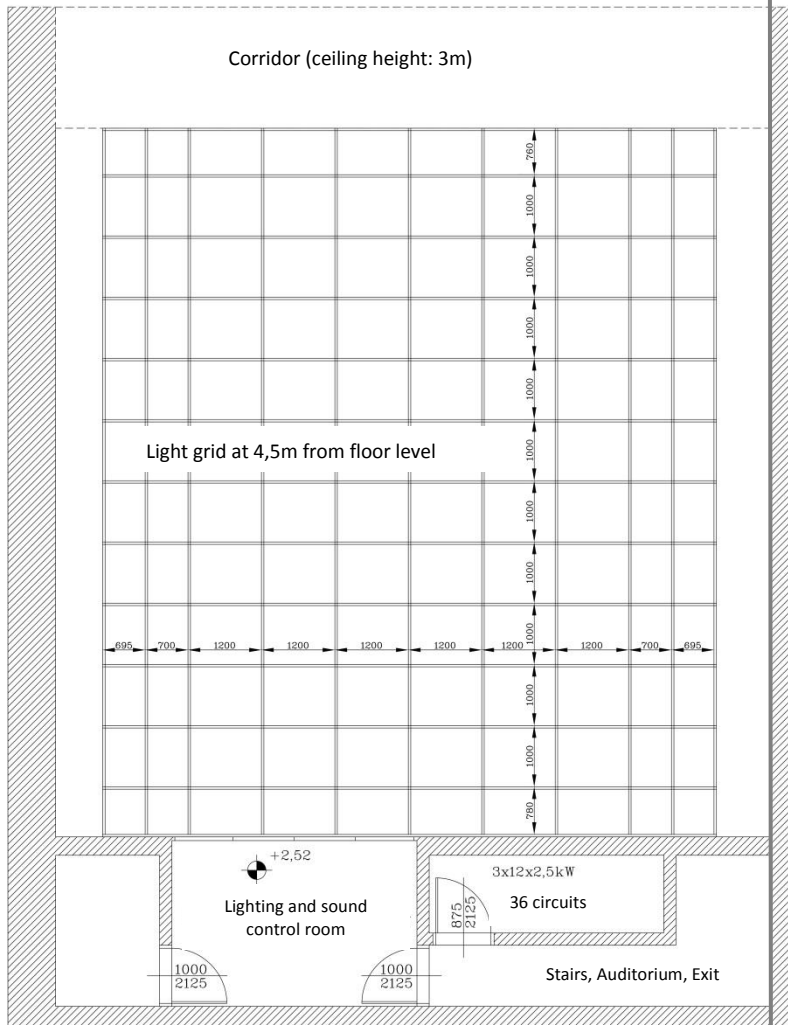

## Stage

*floor area:* 11,5m x 11,7 m

*type:* 'black-box' studio room without fixed seats

*type of floor:* glued pine floorboard (thickness: 3cm, gluing allows for non-heavy-duty usage only),  
fixing to it is possible by screws

*hanger of the backdrop:* at 3m from floor level, 0,8m from the walls. (see ground plan)

*fixture of lights:* lighting grid (size of grids: 1x1,2m) at 4,5m from floor level  
load capacity 500kp/m<sup>2</sup>